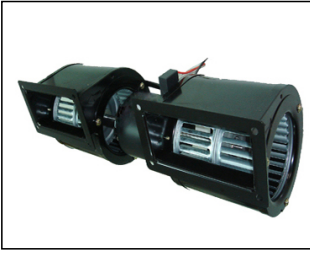

AB411146 Series 411x146x86mm(16.2"x5.75"x3.39")

[View WebPage](#)

HOUSING	STEEL
IMPELLER	Aluminum
BEARING	TPI or NMB
TERMINATION	GEM TERMINAL IND CO LTD E:132262(S)
OPERATING VOLTAGE RANGE	AC 230V/50HZ ±3 %
DIELECTRIC STRENGTH	AC 1500V 1min 3mA
INSULATION RESISTANCE	DC 500V >100M?
OPERATING TEMPERATURE	-10 °C ~55 °C
WEIGHT	3.2kg
ROHS COMPLIANCE	YES