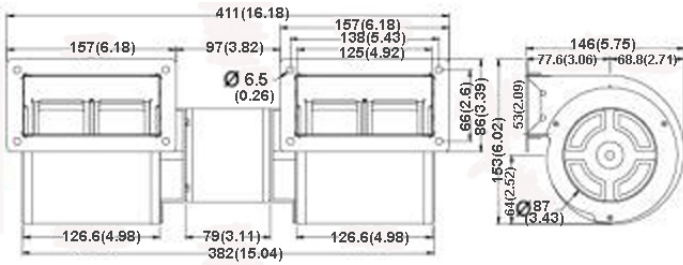

AB411146 Series 411x146x86mm(16.2"x5.75"x3.39")

[View WebPage](#)

HOUSING	STEEL
IMPELLER	Aluminum
BEARING	TPI or NMB
TERMINATION	GEM TERMINAL IND CO LTD E:132262(S)
OPERATING VOLTAGE RANGE	AC 230V/50HZ ±3 %
DIELECTRIC STRENGTH	AC 1500V 1min 3mA
INSULATION RESISTANCE	DC 500V >100M?
OPERATING TEMPERATURE	-10 °C ~55 °C
WEIGHT	3.2kg
ROHS COMPLIANCE	YES

DIMENSION

Unit:mm(inch)

AIR PERFORMANCE