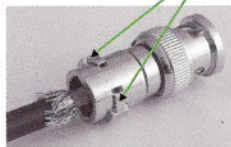

# QUICK TERMINATE & FULL SHIELDED **BNC** CONNECTORS

専用工具不要！<sup>\*</sup>簡単装着**BNC**コネクター

- ☆ EASY TERMINATE
- ☆ STABLE QUALITY
- ☆ NO SPECIAL TOOL IS REQUIRED
- ☆ AVAILABLE FOR 50 Ω and 75 Ω VERSION

1. FOLD BACK THE SHIELD WIRE

2. TO INSERT THE CONNECTOR

3. PUSH ON THE "LATCH" BY ORDINARY TOOL

RECOMMENDED  
CABLE STRIPPING DIM'S

MODEL No.	CABLE TYPE
<b>MB-6152</b>	5C2V
<b>MB-6132</b>	3C2V
<b>MB-6125</b>	2.5C
<b>MB-6158</b>	RG58U
<b>MB-6158A</b>	RG58A/U

\*端末処理済みケーブル使用時